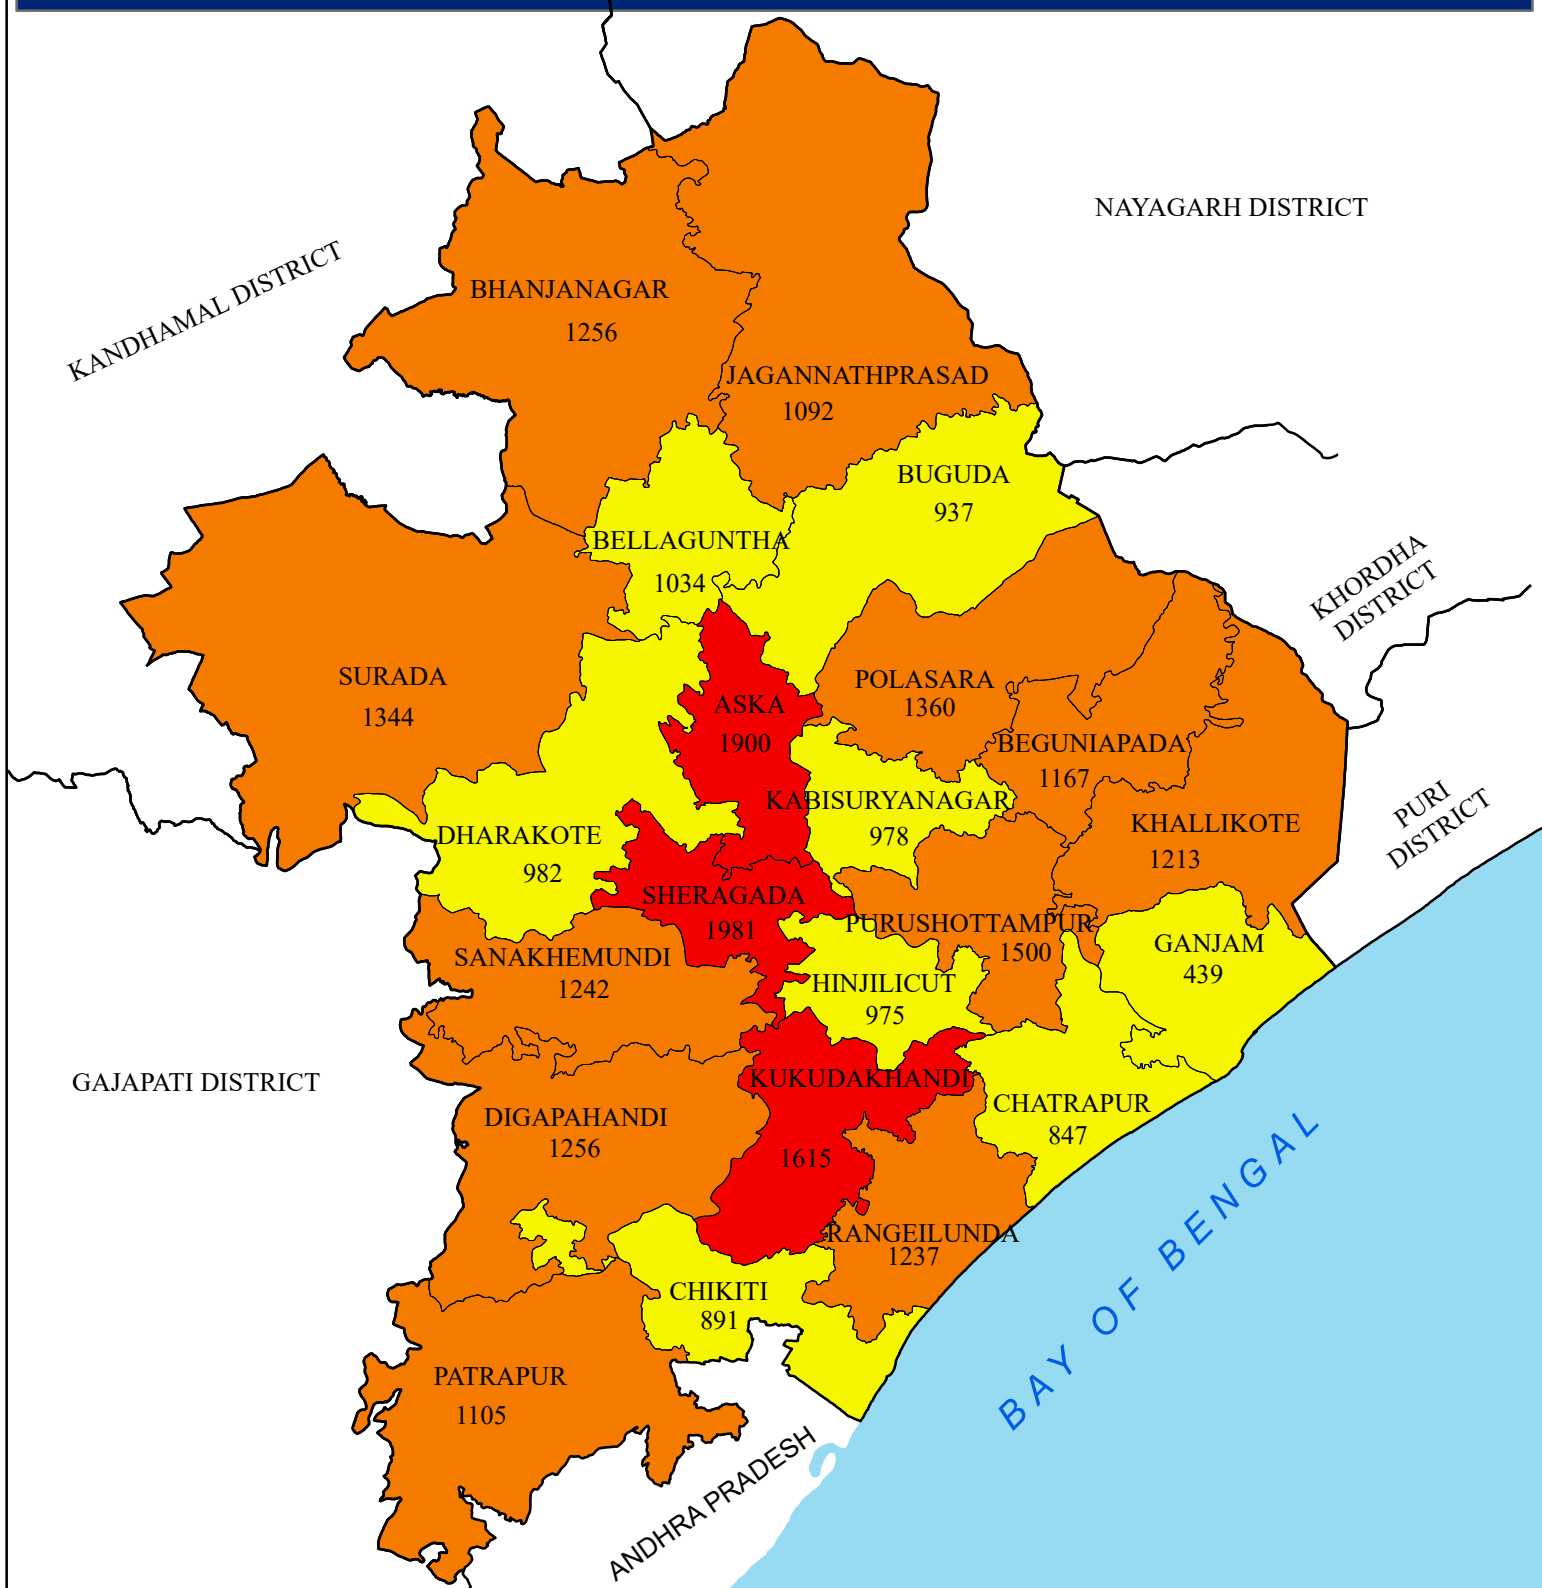

MAIN WORKERS (Household Industry), DISTRICT: GANJAM

LEGEND
MAIN WORKERS (Household Industry)

- 439 - 1040 (LOW)
- 1041 - 1500 (MEDIUM)
- 1501 - 1981 (HIGH)
- DISTRICT BOUNDARY
- BLOCK BOUNDARY

Source : Census - 2011

N
W — E
S

0 5 10 20 Kilometers

NIC NATIONAL INFORMATICS CENTRE